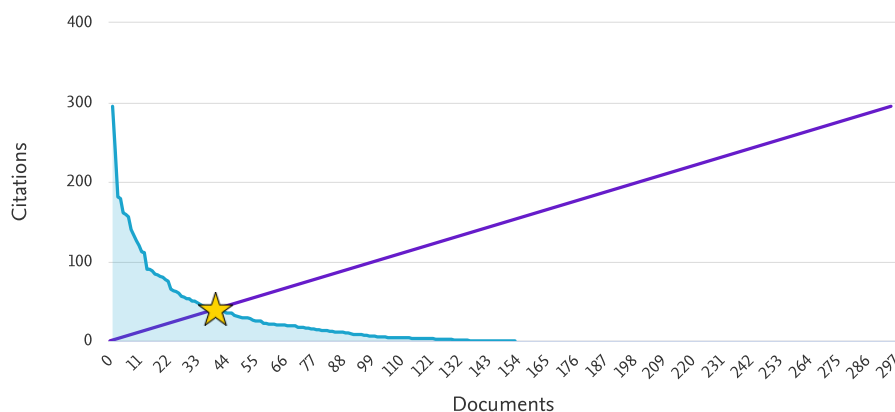

h-graph for set of Documents" data-sr-only="" pageBackLinkText="" releaseBannerComponentId="" releaseBannerCondition="false">

[Back to citation overview](#)

[Export](#) [Print](#) [Email](#)

153 cited documents

Documents ↑	Citations ↓
1	295
2	240
3	181
4	179
5	161
6	159
7	156
8	140
9	133
10	126

These documents *h*-index

Of the documents considered for the *h*-index, 40 have been cited at least 40 times

About Scopus